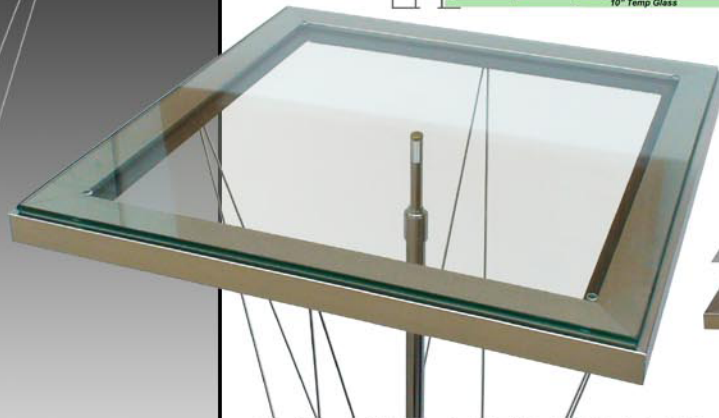

### Gallery Frame Top Options

Wide Metal Frame with Tempered Glass Overlay

Wide Top 16" Cover

Wide Top 14" Cover

Wide Top 12" Cover

Gallery Model: KT-G99CV-1442

16x16x42high

Priced as shown: \$343(c) [range: \$274-\$359]