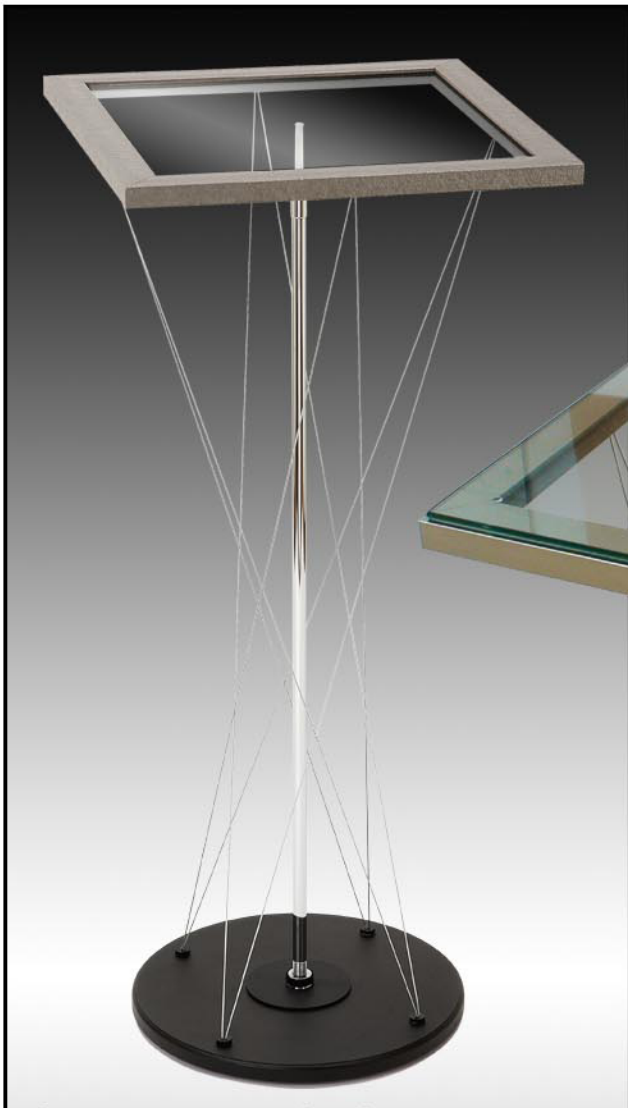

## Metal Frame Kit Profile over Glass Window

4 styles of frames, 6 frame profiles, 3 glass options

Gallery Model: KT-G41CV-1442

16x16x42high

Priced as shown: \$405(c) [range: \$321-\$405]

16.25 x 16.25 profile 41 frame

Finish: Pewter

16 x 16 tempered glass overlay

### Gallery Frame Top Options

Wide Metal Frame with Tempered Glass Overlay

Wide Top 16" Cover

Wide Top 14" Cover

Wide Top 12" Cover

Gallery Model: KT-G99CV-1442

16x16x42high

Priced as shown: \$343(c) [range: \$274-\$359]

#### Sizes:

- Bases: 15in, 23in
- Glass: 10in, 12in, 14in, 16in