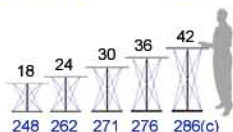

### PRICING

These are the most popular styles of Signature tables and are priced according to style, size and height. There are other styles from which to choose. *Call for more details.*

Table Only 42in tall \$286(c)  
 Replaceable Decal 16in diameter add \$119(c)  
 Add Optional 30in Glass add \$65(c)  
 Permanent Decal 23in diameter add \$179(c)  
 Add Optional 30in Glass \$65(c)

23in diameter top  
 23in diameter base  
 T-Moulding edge  
 Ships in cardboard box 24x24x5  
 (Coroplast carrying case optional)

Table Only 42in tall \$246(c)  
 Replaceable Decal 12in diameter add \$99(c)  
 Add Optional 20in Glass add \$63(c)  
 Permanent Decal 15in diameter add \$119(c)  
 Add Optional 20in Glass add \$63(c)

15in diameter top  
 15in diameter base  
 T-Moulding edge  
 Ships in cardboard box 24x24x5  
 (Coroplast carrying case optional)

(not shown: 15x15, 15x18, 15x23, 18x23)