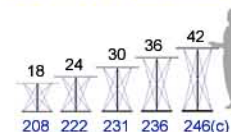

### PRICING

These are the most popular styles of Signature tables and are priced according to style, size and height. There are other styles from which to choose. *Call for more details.*

Table Only 42in tall \$286(c)  
 Replaceable Decal 16in diameter add \$119(c)  
 Add Optional 30in Glass add \$65(c)  
 Permanent Decal 23in diameter add \$179(c)  
 Add Optional 30in Glass \$65(c)

23in diameter top  
 23in diameter base  
 T-Moulding edge  
 Ships in cardboard box 24x24x5  
 (Coroplast carrying case optional)

Table Only 42in tall \$246(c)  
 Replaceable Decal 12in diameter add \$99(c)  
 Add Optional 20in Glass add \$63(c)  
 Permanent Decal 15in diameter add \$119(c)  
 Add Optional 20in Glass add \$63(c)

15in diameter top  
 15in diameter base  
 T-Moulding edge  
 Ships in cardboard box 24x24x5  
 (Coroplast carrying case optional)

(not shown: 15x15, 15x18, 15x23, 18x23)