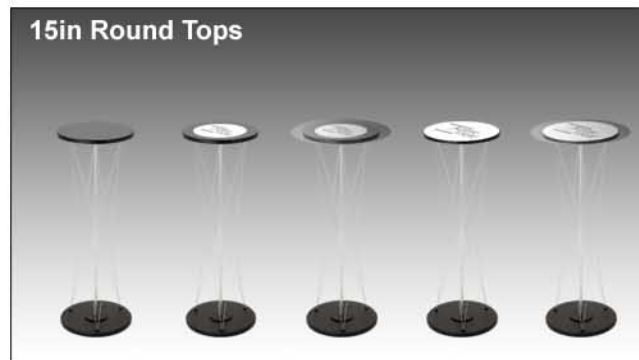

### PRICING

These are the most popular styles of Signature tables and are priced according to style, size and height. There are other styles from which to choose. *Call for more details.*

Table Only 42in tall \$286(c)  
 Replaceable Decal 16in diameter add \$119(c)  
 Add Optional 30in Glass add \$65(c)  
 Permanent Decal 23in diameter add \$179(c)  
 Add Optional 30in Glass \$65(c)

23in diameter top  
 23in diameter base  
 T-Moulding edge  
 Ships in cardboard box 24x24x5  
 (Coroplast carrying case optional)

Table Only 42in tall \$246(c)  
 Replaceable Decal 12in diameter add \$99(c)  
 Add Optional 20in Glass add \$63(c)  
 Permanent Decal 15in diameter add \$119(c)  
 Add Optional 20in Glass add \$63(c)

### Graphic Options

- R-Graphic**  
 Removeable/Replaceable Wall Film  
*Change Graphics to Create New Message*  
 Available in 12in, 16in, 20in and 23in diameters (or custom size)
- P-Graphic**  
 Permanent Decal with Durable Laminate  
*Covers Full Surface of Table*  
 Full surface durable, digitally printed "decal" with durable, satin surface overlam adhered to table surface  
 Available in 15in, 23in and 28in round tops, also on all rectangle tops.

### Quantity Pricing Example:

Basic Table with 23in Diameter Top & Base, 42in Tall				
1	(5%) 2-9	(9%) 10-49	(11%) 50-99	(12%) EQP100+
286(c)	272	261	255	252

**Minimum: 1**

**More Options Coming!**

**OFFICES LOBBIES RECOGNITION AWARDS EVENTS SHOWS RECEPTIONS INCENTIVES**