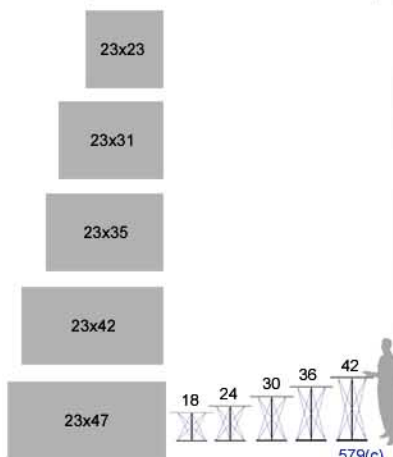

### PRICING

These are the most popular styles of Signature tables and are priced according to style, size and height. There are other styles from which to choose. *Call for more details.*

Table Only 42in tall \$286(c)  
 Replaceable Decal 16in diameter add \$119(c)  
 Add Optional 30in Glass add \$65(c)  
 Permanent Decal 23in diameter add \$179(c)  
 Add Optional 30in Glass \$65(c)

23in diameter top  
 23in diameter base  
 T-Moulding edge  
 Ships in cardboard box 24x24x5  
 (Coroplast carrying case optional)

Table Only 42in tall \$246(c)  
 Replaceable Decal 12in diameter add \$99(c)  
 Add Optional 20in Glass add \$63(c)  
 Permanent Decal 15in diameter add \$119(c)  
 Add Optional 20in Glass add \$63(c)

15in diameter top  
 15in diameter base  
 T-Moulding edge  
 Ships in cardboard box 24x24x5  
 (Coroplast carrying case optional)

(not shown: 15x15, 15x18, 15x23, 18x23)

### Quantity Pricing Example:

Basic Table with 23in Diameter Top & Base, 42in Tall				
1	(5%) 2-9	(9%) 10-49	(11%) 50-99	(12%) EQP100+
286(c)	272	261	255	252

**Minimum: 1**

**More Options Coming!**

**OFFICES LOBBIES RECOGNITION AWARDS EVENTS SHOWS RECEPTIONS INCENTIVES**